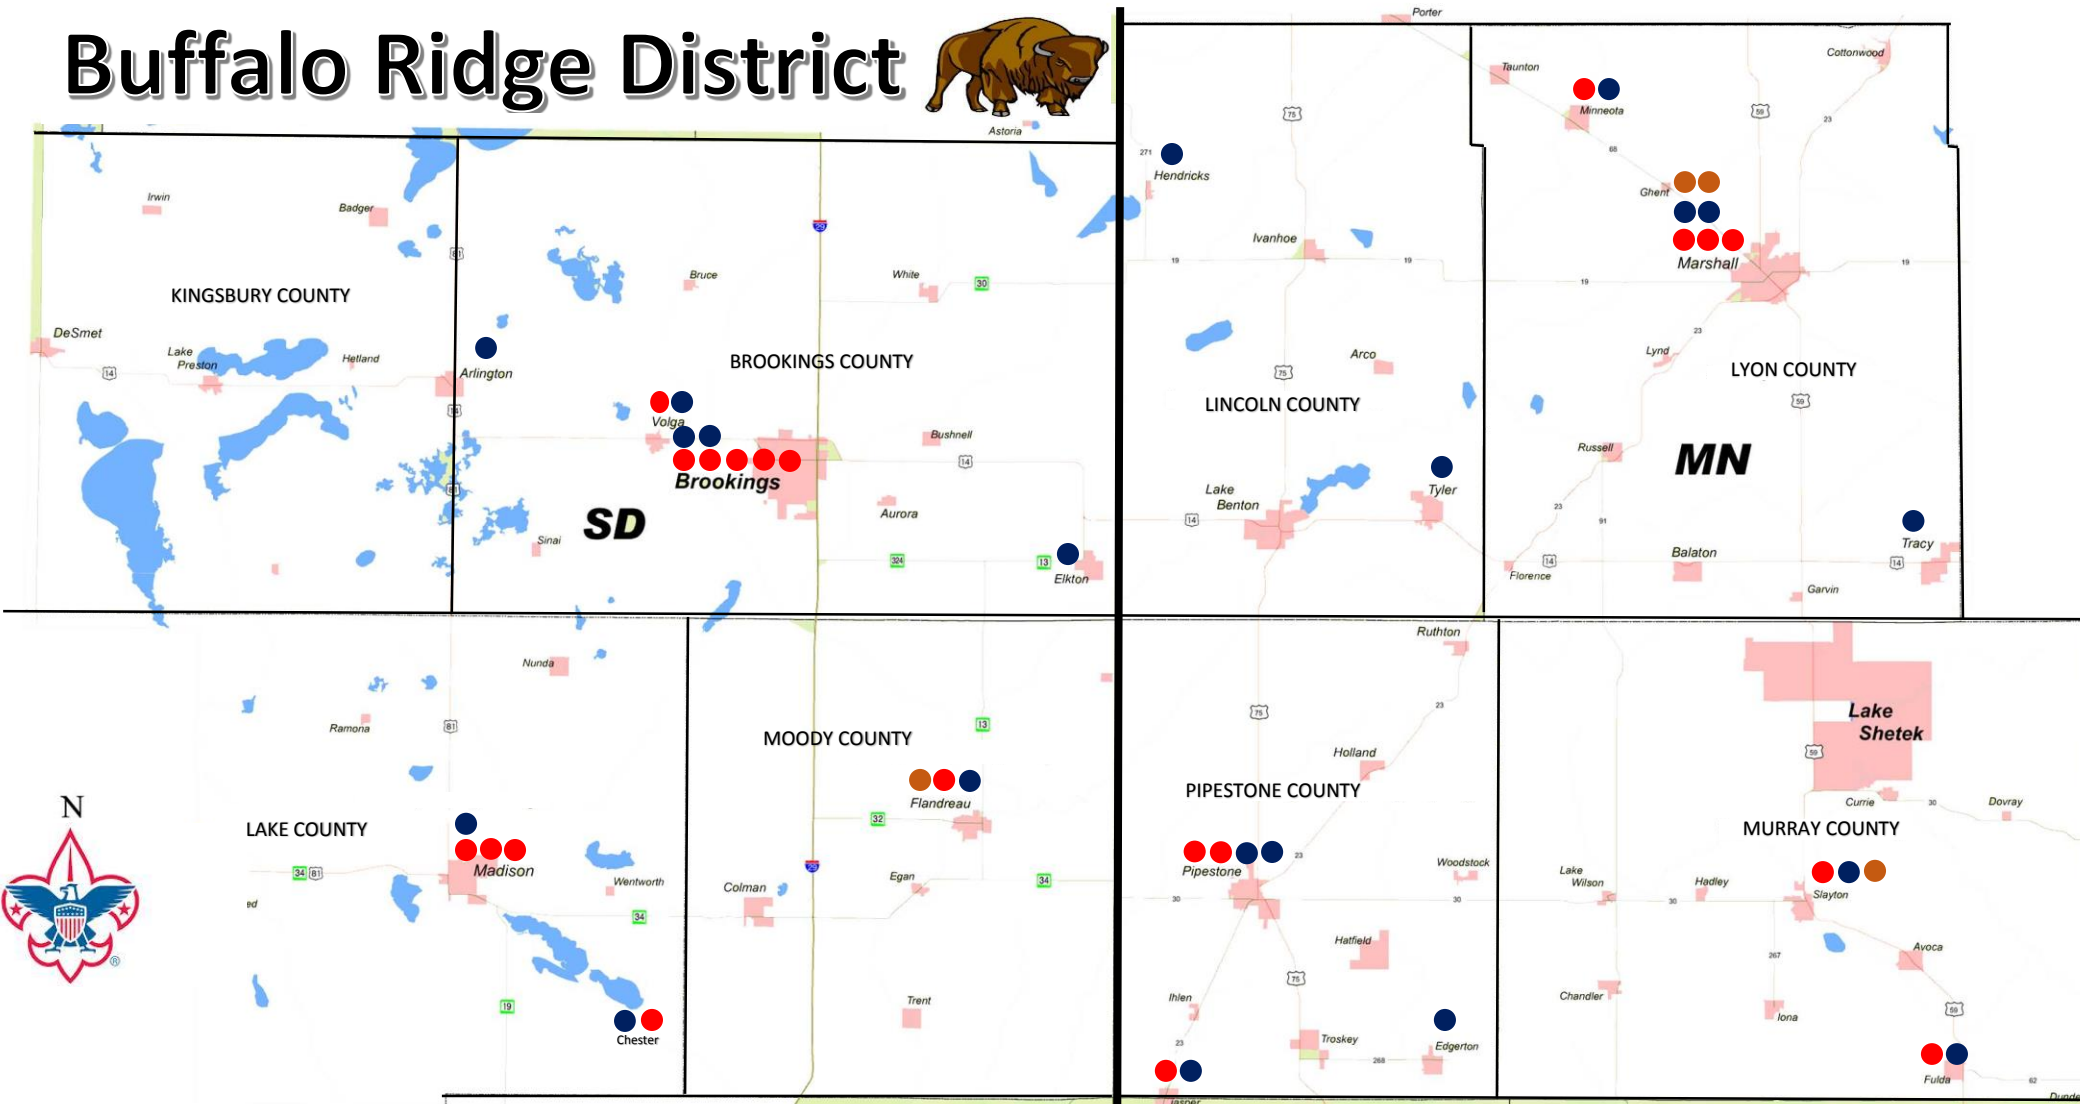

Buffalo Ridge District

Units and Location

Crews ●

- 316 – Marshall
- 412 – Marshall
- 1887 – Flandreau
- 840 – Slayton (Shetek)

Packs ●

- 4 – Brookings
- 5 – Madison
- 24 – Brookings
- 25 – Slayton
- 29 – Russel, Tyler, Ruthton

30 – Minneota

- 31 – Tracy
- 56 – Volga
- 62 – Flandreau
- 63 – Elkton
- 84 – Jasper
- 98 – Arlington, Estelline, Bruce
- 123 – Fulda
- 167 – Edgerton
- 220 – Pipestone
- 238 – Marshall

251 – Hendricks

- 311 – Pipestone (LDS)
- 320 – Marshall
- 353 – Chester

Troops ●

- 1 – Brookings
- 4 – Brookings, White
- 5 – Madison
- 6 – Brookings (LDS)
- 13 – Brookings
- 14 – Brookings

25 – Slayton

- 30 – Minneota
- 56 – Volga
- 62 – Flandreau
- 84 – Jasper
- 123 – Fulda
- 155 – Madison (LDS)
- 220 – Pipestone
- 238 – Marshall
- 255 – Madison
- 310 – Marshall (LDS)

311 – Pipestone (LDS)

- 320 – Marshall
- 353 – Chester

Posts ●